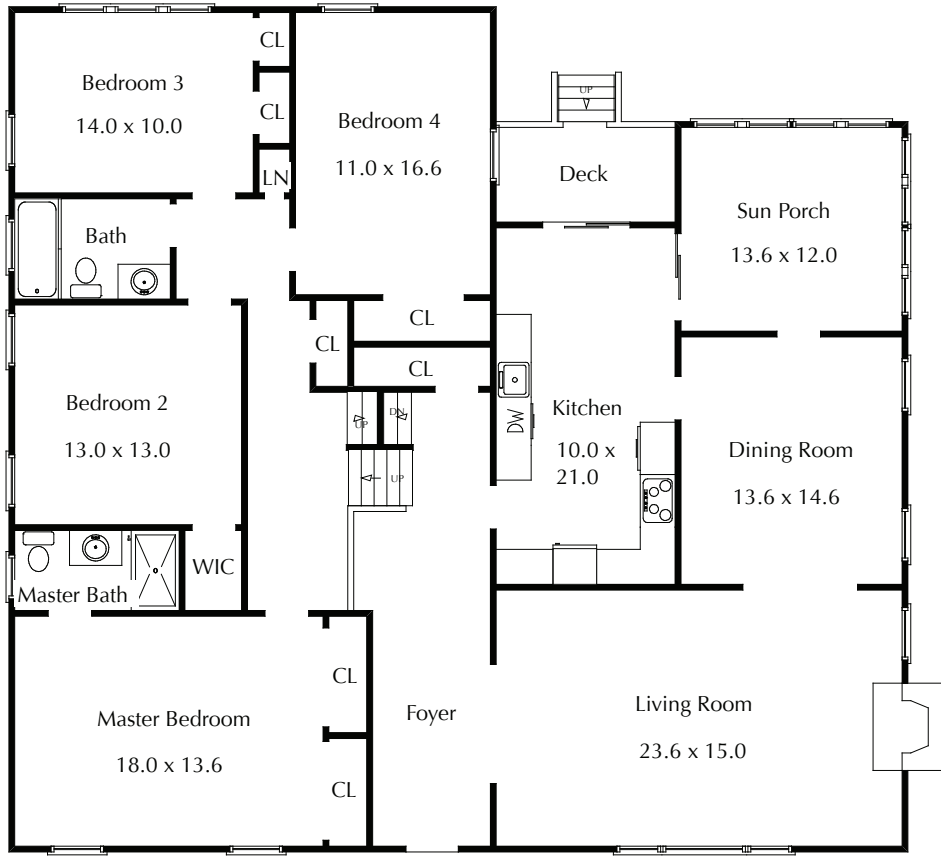

THE FLOOR PLAN

45 Drum Hill Drive
Summit, New Jersey

ATTIC LEVEL

GROUND LEVEL

LOWER LEVEL

SECOND LEVEL

FIRST LEVEL

NOT TO SCALE - This floor plan is provided for illustration purposes only.
Room positions and dimensions are approximate and should be independently measured for accuracy.