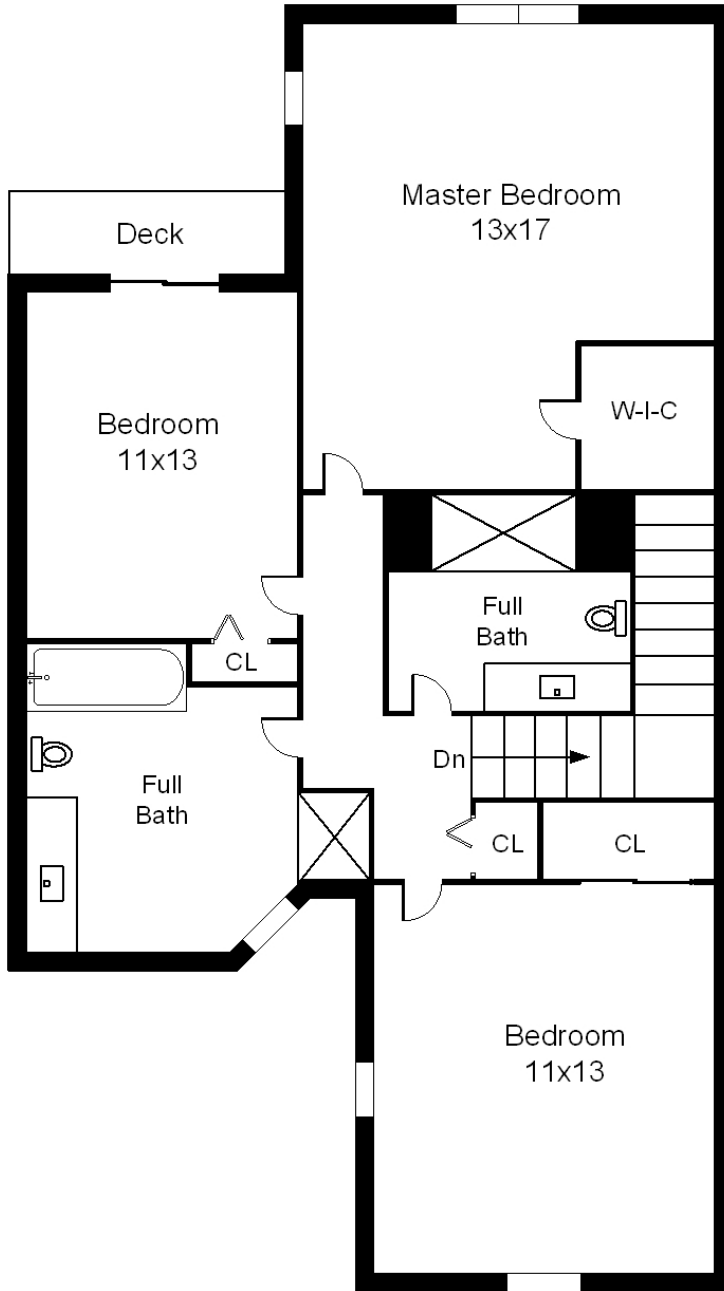

FLOOR PLAN
40 Lancelot Drive
SUMMIT

FIRST FLOOR

Kim

**Listing Agent
Cannon**

**Coldwell Banker Residential Brokerage
908-313-2855**

www.KimCannon.com

All information deemed reliable but not guaranteed

FLOOR PLAN
40 Lancelot Drive
SUMMIT

SECOND FLOOR

Listing Agent Kim Cannon
Coldwell Banker Residential Brokerage
908-313-2855

www.KimCannon.com

All information deemed reliable but not guaranteed

FLOOR PLAN
40 Lancelot Drive
SUMMIT

BASEMENT

Listing Agent Kim Cannon
Coldwell Banker Residential Brokerage
908-313-2855