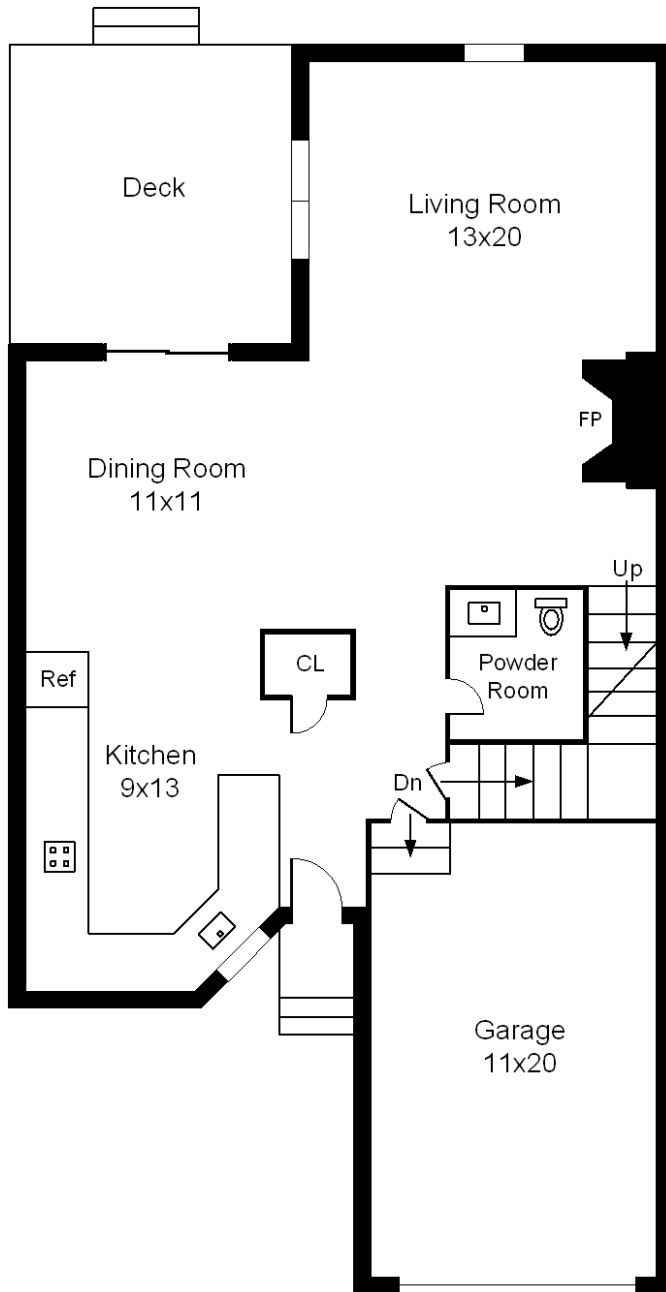

FLOOR PLAN
40 Lancelot Drive
SUMMIT

FIRST FLOOR

Kim

**Listing Agent
Cannon**

**Coldwell Banker Residential Brokerage
908-313-2855**

www.KimCannon.com

All information deemed reliable but not guaranteed

FLOOR PLAN
40 Lancelot Drive
SUMMIT

SECOND FLOOR

Listing Agent Kim Cannon
Coldwell Banker Residential Brokerage
908-313-2855

www.KimCannon.com

All information deemed reliable but not guaranteed

FLOOR PLAN
40 Lancelot Drive
SUMMIT

BASEMENT

Listing Agent Kim Cannon
Coldwell Banker Residential Brokerage
908-313-2855