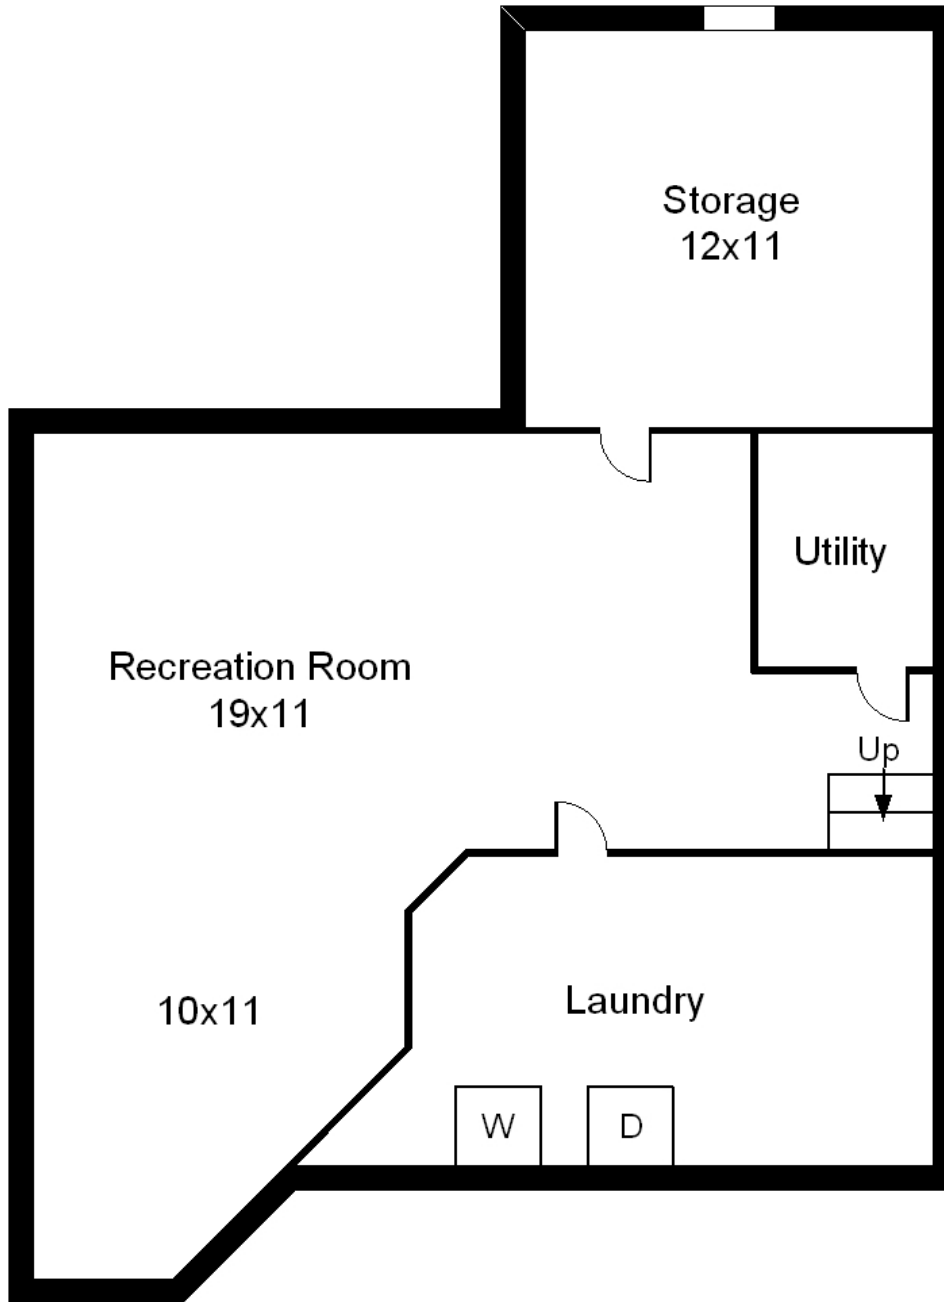

FLOOR PLAN
40 Lancelot Drive
SUMMIT

FIRST FLOOR

Kim

**Listing Agent
Cannon**

**Coldwell Banker Residential Brokerage
908-313-2855**

www.KimCannon.com

All information deemed reliable but not guaranteed

FLOOR PLAN
40 Lancelot Drive
SUMMIT

SECOND FLOOR

Listing Agent Kim Cannon
Coldwell Banker Residential Brokerage
908-313-2855

www.KimCannon.com

All information deemed reliable but not guaranteed

FLOOR PLAN
40 Lancelot Drive
SUMMIT

BASEMENT

Listing Agent Kim Cannon
Coldwell Banker Residential Brokerage
908-313-2855